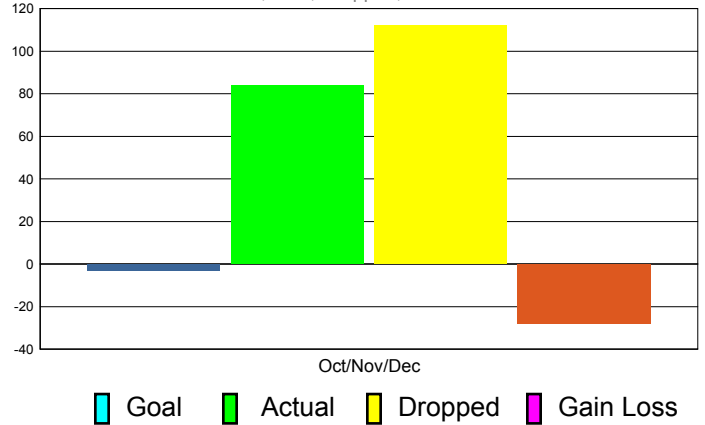

Club Results 2011-2012

Goal, New, Dropped, Gain/Loss

MEMBERSHIP

Membership Results
2011-2012

Membership
2010-2011

Month	Net Memb Goal	Actual New Memb	Actual Dropped Memb	Gain/Loss of Memb	Gain/ Loss of Memb
Oct/Nov/Dec	-3	84	112	-28	-7
Totals	-3	84	112	-28	-7

Membership Results 2011-2012

Goal, New, Dropped, Gain/Loss

Comparison of Club Gain/Loss

Current Year Compared to the Previous Year

Comparison of Membership Gain/Loss

Current Year Compared to the Previous Year